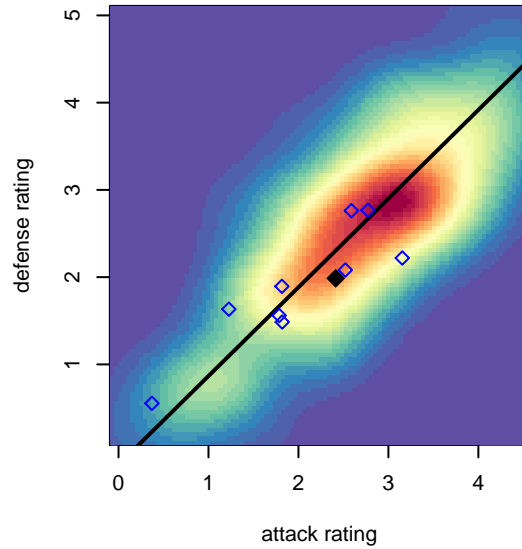

Idaho Rush Premier G98

Idaho Rush SC
Boise, ID
G98 total strength=1435
attack=11.18 defense=7.29
spr league = Spr Idaho D3 U17/18 A U18

alt names used:
IDAHO RUSH PREMIER

Venues played:
2015 FC Nova Fall Showcase High School
2015 Spr Idaho D3 U17/18 A U18

Idaho Rush Premier G98
Dots are actual minus expected GF (blue circles) and GA (red triangles).
Blue line is smoothed change in attack strength. Red is smoothed change in defense strength.

**attack and defense variance (black dot)
relative to other teams
and top 10 in region**

**attack and defense rating
relative to others at age
and all opponents in last 13 months**

**attack and defense rating
relative to others at age
and all opponents in last 13 months**

Performance relative to 13 month average

Performance relative to 13 month average

Distribution of opponents
 Red = Lose zone, Blue = Win zone, Green = Even
 Black line separates win/lose zones

lot. A=Neither has attack advantage, B=Opponent has both attack and defense advantage, C=Opponent has both attack and defense disadvantage, D=Both have