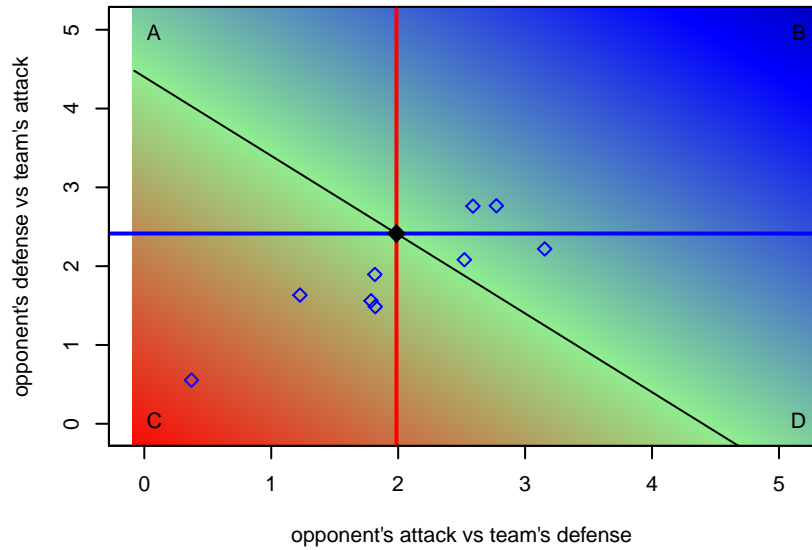

Idaho Rush Premier G98
Dots are actual minus expected GF (blue circles) and GA (red triangles).
Blue line is smoothed change in attack strength. Red is smoothed change in defense strength.

**attack and defense variance (black dot)
relative to other teams
and top 10 in region**

**attack and defense rating
relative to others at age
and all opponents in last 13 months**

**attack and defense rating
relative to others at age
and all opponents in last 13 months**

Performance relative to 13 month average

Performance relative to 13 month average

Distribution of opponents
 Red = Lose zone, Blue = Win zone, Green = Even
 Black line separates win/lose zones

lot. A=Neither has attack advantage, B=Opponent has both attack and defense advantage, C=Opponent has both attack and defense disadvantage, D=Both have