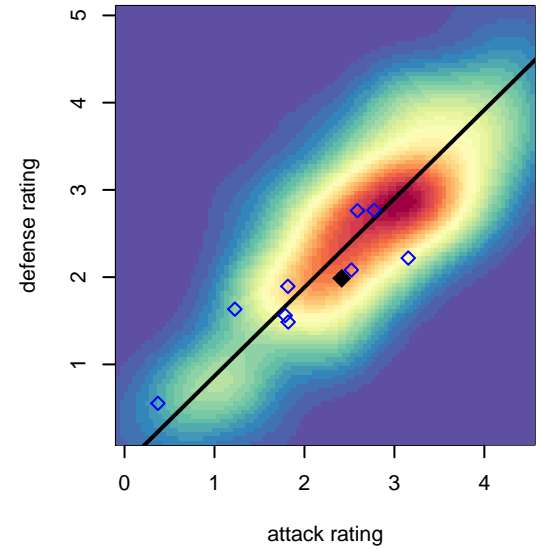

Idaho Rush Premier G98

Idaho Rush SC
Boise, ID
G98 total strength=1435
attack=11.18 defense=7.29
spr league = Spr Idaho D3 U17/18 A U18

alt names used:
IDAHO RUSH PREMIER

Venues played:
2015 FC Nova Fall Showcase High School
2015 Spr Idaho D3 U17/18 A U18

Idaho Rush Premier G98
Dots are actual minus expected GF (blue circles) and GA (red triangles).
Blue line is smoothed change in attack strength. Red is smoothed change in defense strength.

**attack and defense variance (black dot)
relative to other teams
and top 10 in region**

**attack and defense rating
relative to others at age
and all opponents in last 13 months**

**attack and defense rating
relative to others at age
and all opponents in last 13 months**

Performance relative to 13 month average

Performance relative to 13 month average

Distribution of opponents
 Red = Lose zone, Blue = Win zone, Green = Even
 Black line separates win/lose zones

lot. A=Neither has attack advantage, B=Opponent has both attack and defense advantage, C=Opponent has both attack and defense disadvantage, D=Both have